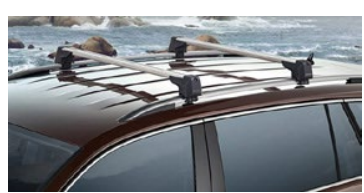

Barra de techo transversal
original

5NL.071.151